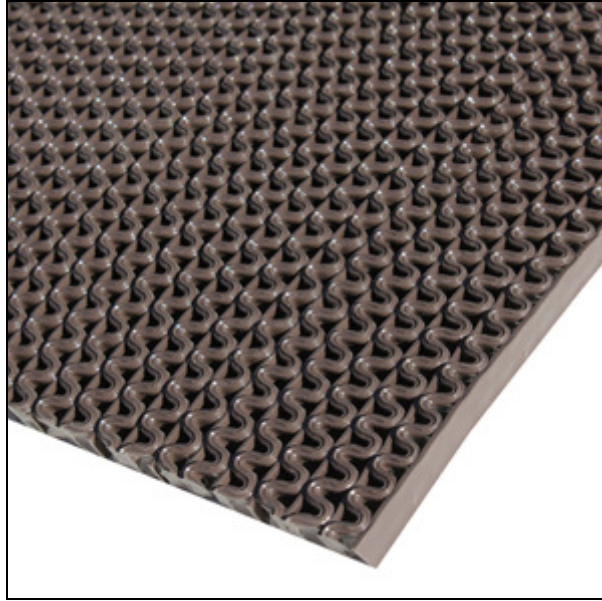

3M Nomad Z-Web Extreme Traffic Scraper Matting 9100

3M Nomad Z-Web Extreme Traffic Scraper Matting 9100 is the top of line Z-Web entrance mat option thanks to its 1/2" thick, heavy-duty construction, and its ability to scrape off dirt and moisture while allowing the walking surface to remain safe and dry.

- This 3M Nomad Mat's Z-Web design permits dirt, debris and moisture water to fall beneath the walking surface, which allows the mat to dry quicker while providing a safe walking surface. The nomad mat's surface pattern enhances the slip resistance.
- The 9100 Scraper Mat's 1/2" thick design is ideal for use in recessed (inlaid) applications where the mat is inset in a depression to be flush with the surrounding finished floor.
- 3M extreme traffic mats are perfect for high-traffic areas both inside and out.
- This Nomad scraper mat's patented Z-web design provides superb support for light-wheeled traffic including as carts, dollies and wheelchairs.
- Simply shake out or hose down to clean these mats.

Item No: 3MZWET9100

Standard Sizes (Approximate)

Size	Qty. 1	Qty. 2-10	Qty. 11-25	Qty. 26+
2' x 3'	\$138.00	\$136.00	\$134.00	\$132.00
2' x 5'	\$230.00	\$228.00	\$226.00	\$224.00
3' x 4'	\$276.00	\$274.00	\$272.00	\$270.00
3' x 5'	\$345.00	\$343.00	\$341.00	\$339.00
3' x 6'	\$414.00	\$412.00	\$410.00	\$408.00
3' x 8'	\$552.00	\$550.00	\$548.00	\$546.00
3' x 10'	\$690.00	\$688.00	\$686.00	\$684.00
3' x 12'	\$828.00	\$826.00	\$824.00	\$822.00
3' x 20'	\$1,380.00	\$1,378.00	\$1,376.00	\$1,374.00